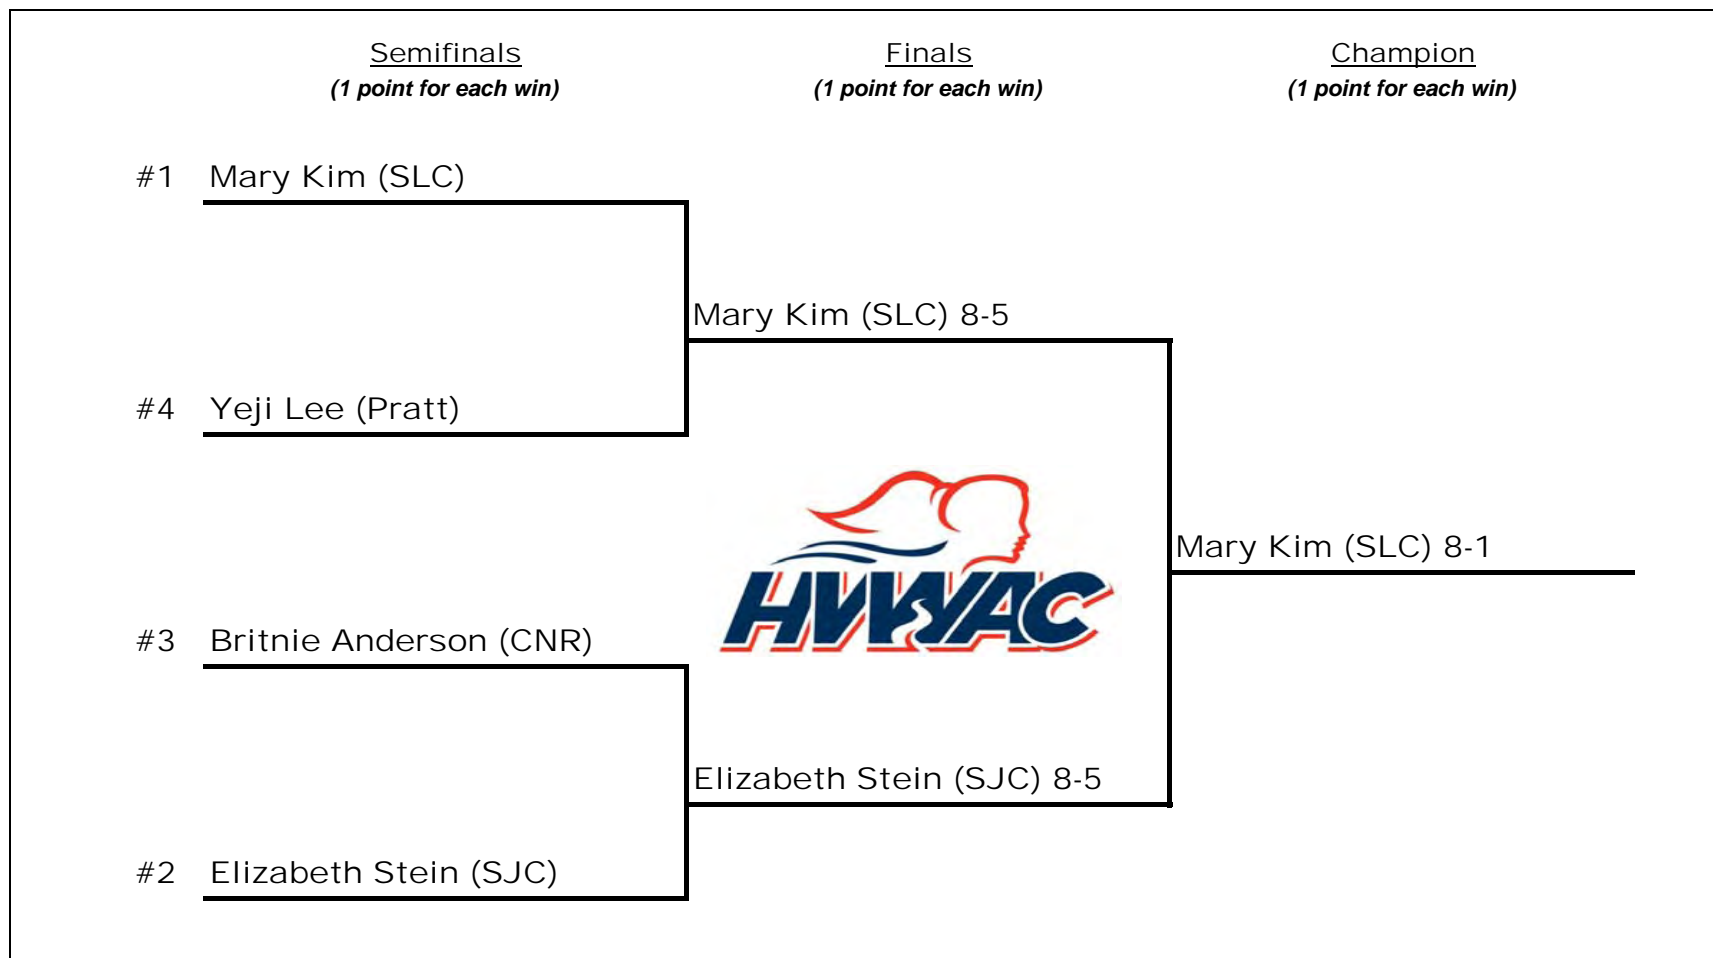

TEAM STANDINGS - POINT TOTALS:

Sarah Lawrence
Pratt

2
1

St. Joseph's
New Rochelle

0
0

HUDSON VALLEY WOMEN'S ATHLETIC CONFERENCE 2009 TENNIS TOURNAMENT

Singles Flight #6

SINGLE ELIMINATION - 8 GAME PRO SET (NO AD SCORING)