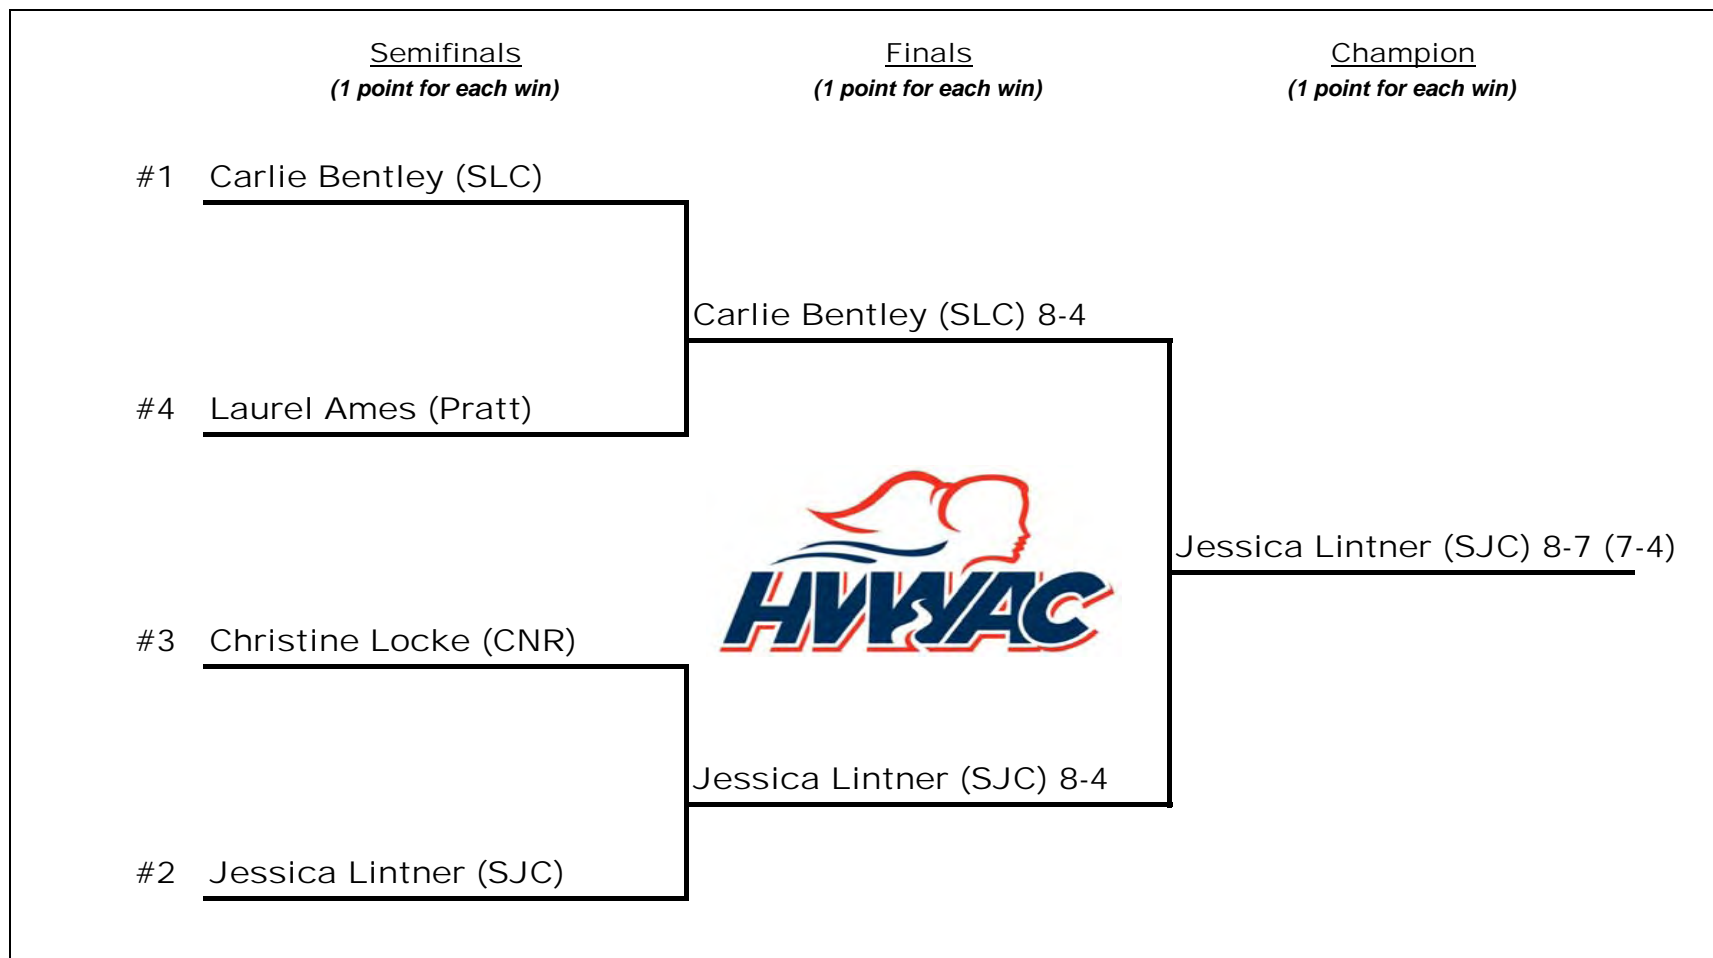

HUDSON VALLEY WOMEN'S ATHLETIC CONFERENCE 2009 TENNIS TOURNAMENT

Singles Flight #1

SINGLE ELIMINATION - 8 GAME PRO SET (NO AD SCORING)

TEAM STANDINGS - POINT TOTALS:

Sarah Lawrence
Pratt

1
0

St. Joseph's
New Rochelle

2
0