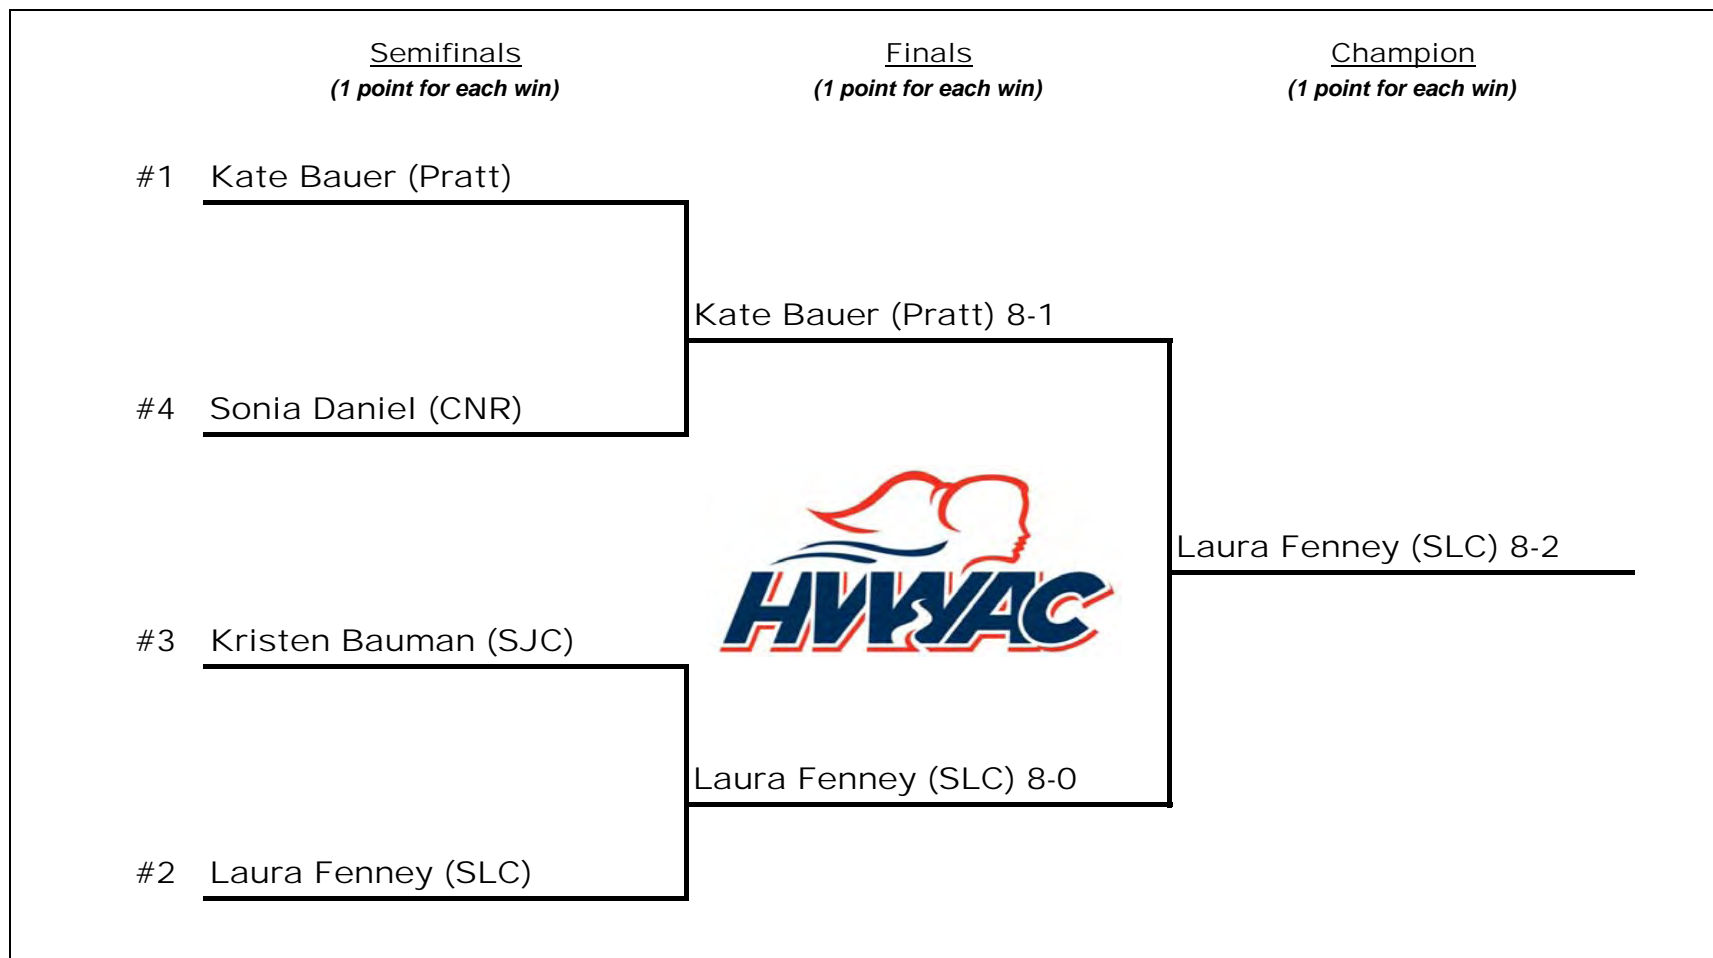

HUDSON VALLEY WOMEN'S ATHLETIC CONFERENCE 2009 TENNIS TOURNAMENT

Singles Flight #2

SINGLE ELIMINATION - 8 GAME PRO SET (NO AD SCORING)

TEAM STANDINGS - POINT TOTALS:

Sarah Lawrence
Pratt

2
1

St. Joseph's
New Rochelle

0
0