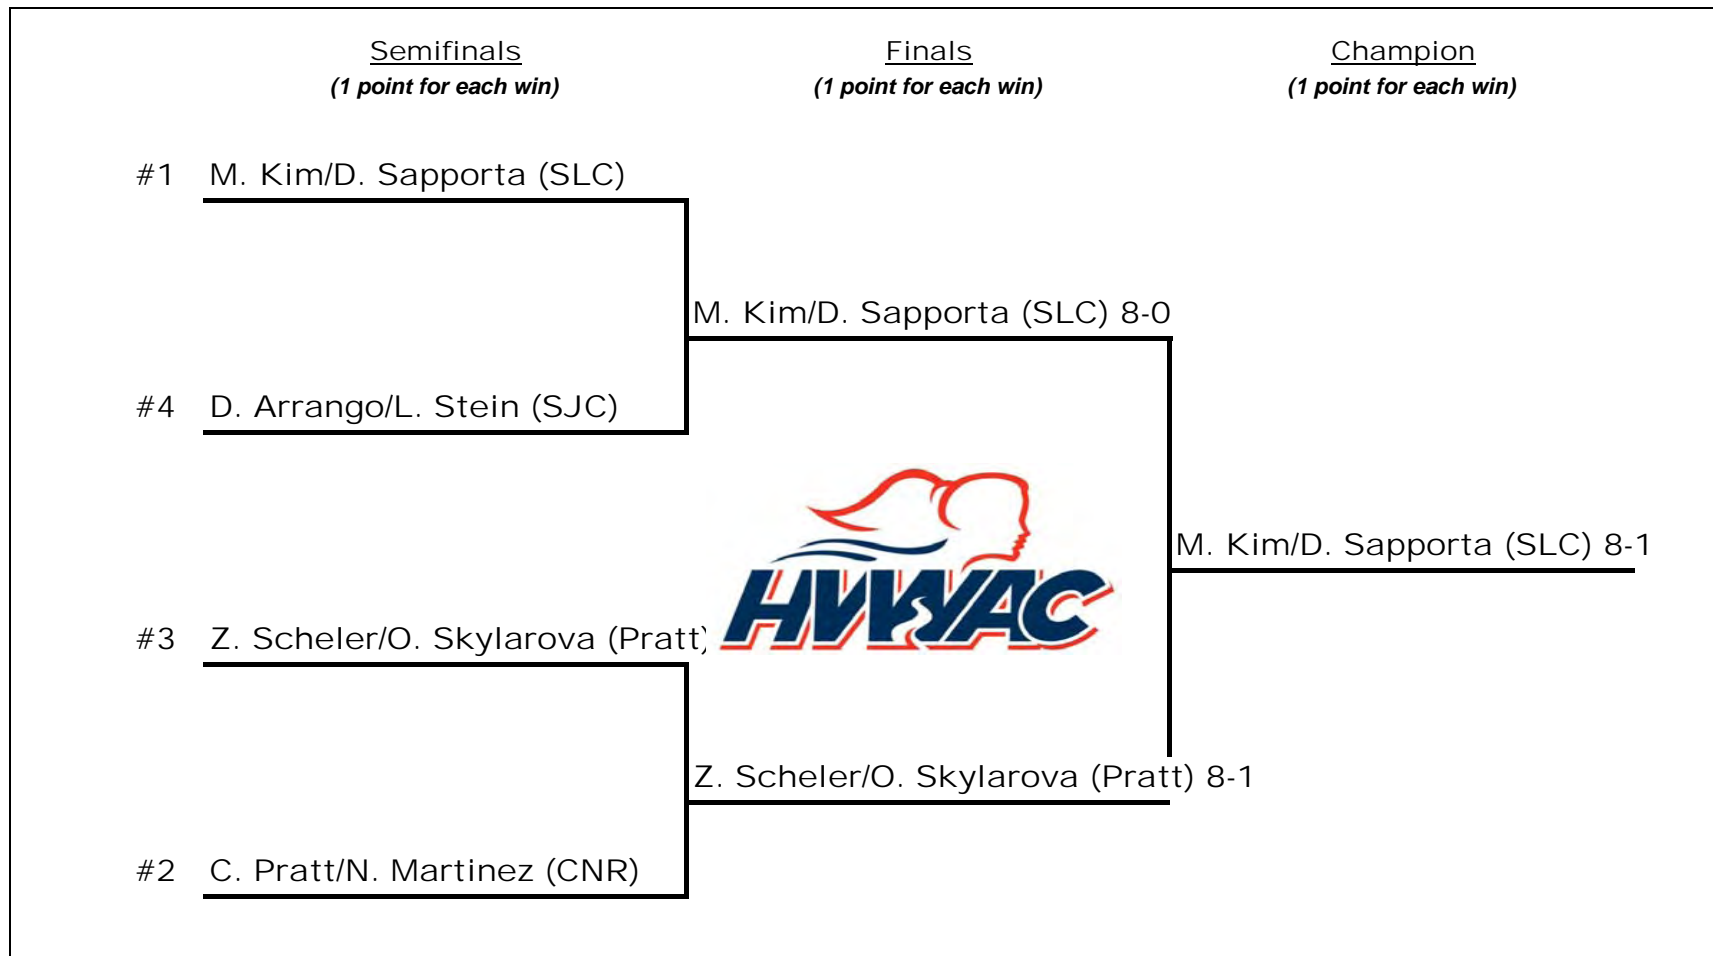

TEAM STANDINGS - POINT TOTALS:

Sarah Lawrence
Pratt

2
0

St. Joseph's
New Rochelle

1
0

HUDSON VALLEY WOMEN'S ATHLETIC CONFERENCE 2009 TENNIS TOURNAMENT

Doubles Flight #3

SINGLE ELIMINATION - 8 GAME PRO SET (NO AD SCORING)