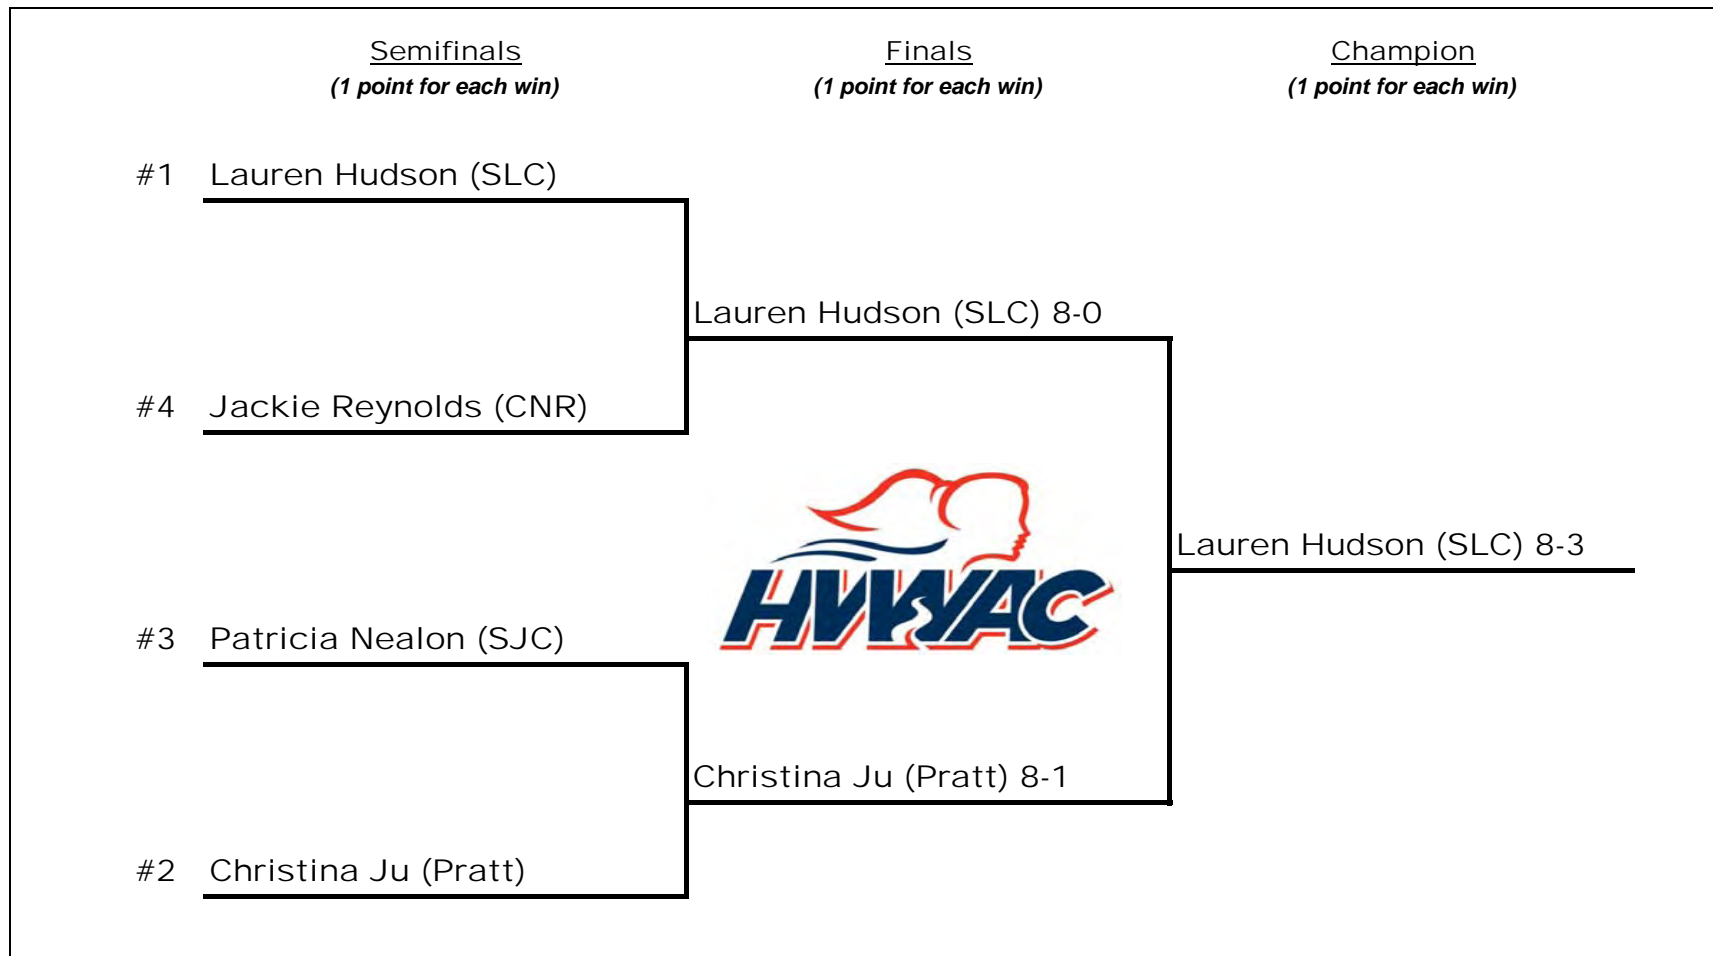

TEAM STANDINGS - POINT TOTALS:

Sarah Lawrence
Pratt

2
1

St. Joseph's
New Rochelle

0
0

HUDSON VALLEY WOMEN'S ATHLETIC CONFERENCE 2009 TENNIS TOURNAMENT

Singles Flight #4

SINGLE ELIMINATION - 8 GAME PRO SET (NO AD SCORING)