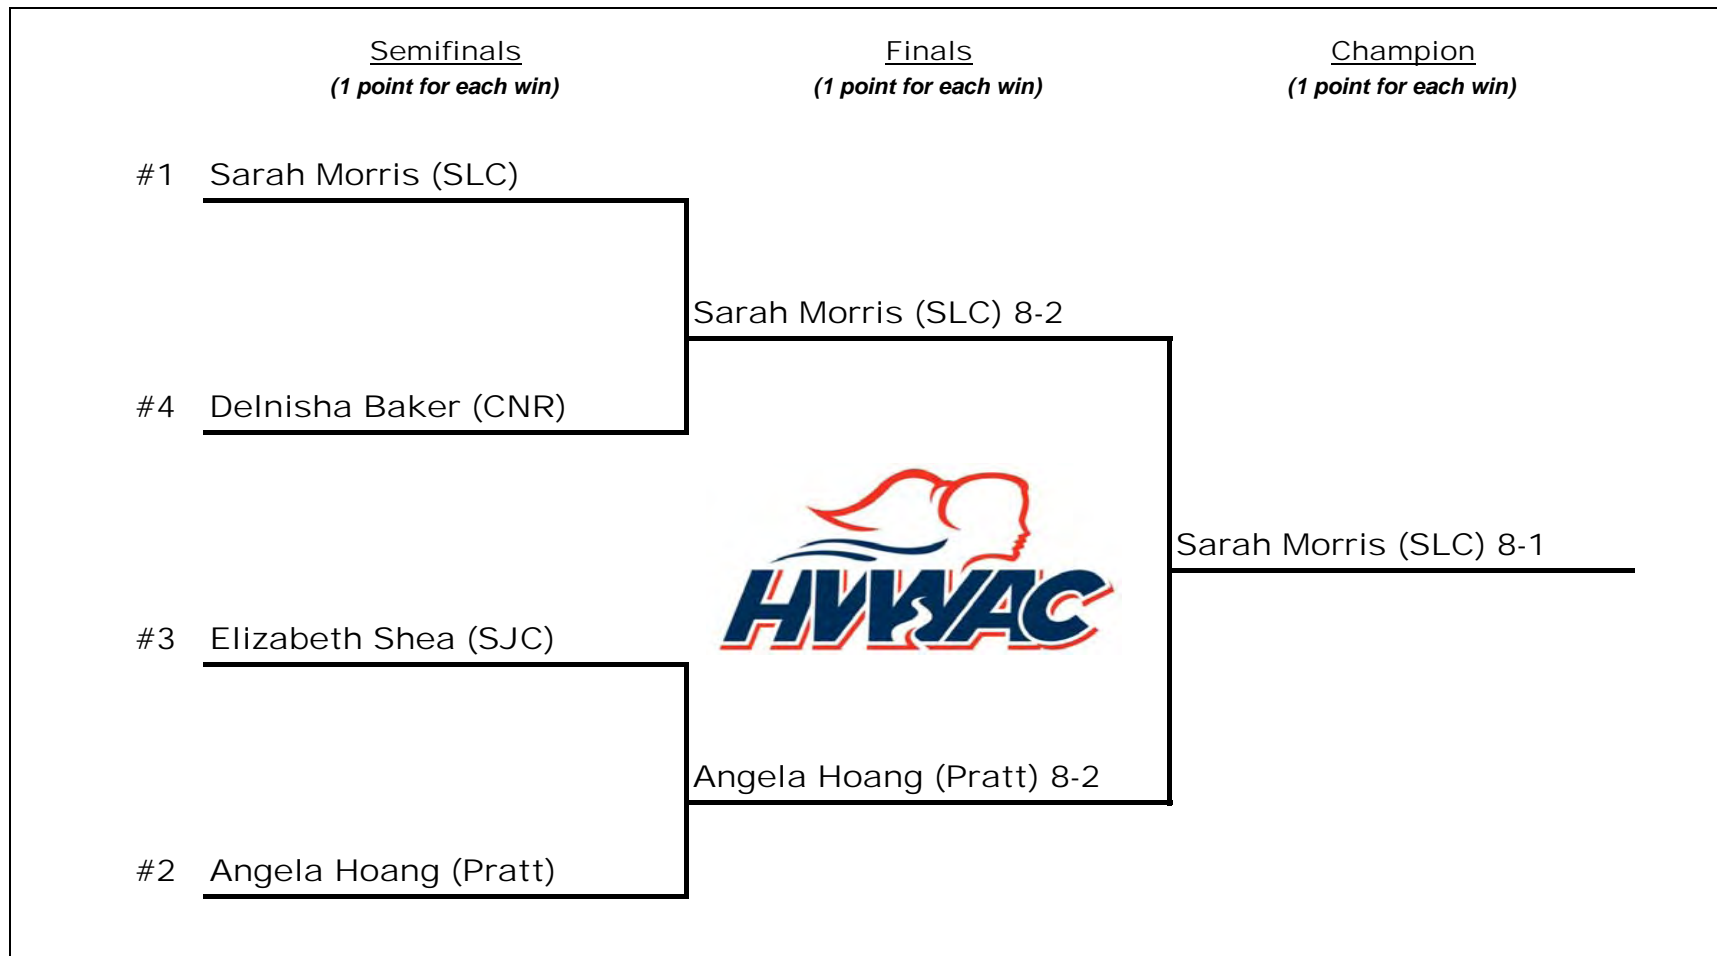

TEAM STANDINGS - POINT TOTALS:

Sarah Lawrence
Pratt

2
1

St. Joseph's
New Rochelle

0
0

HUDSON VALLEY WOMEN'S ATHLETIC CONFERENCE 2009 TENNIS TOURNAMENT

Singles Flight #3

SINGLE ELIMINATION - 8 GAME PRO SET (NO AD SCORING)