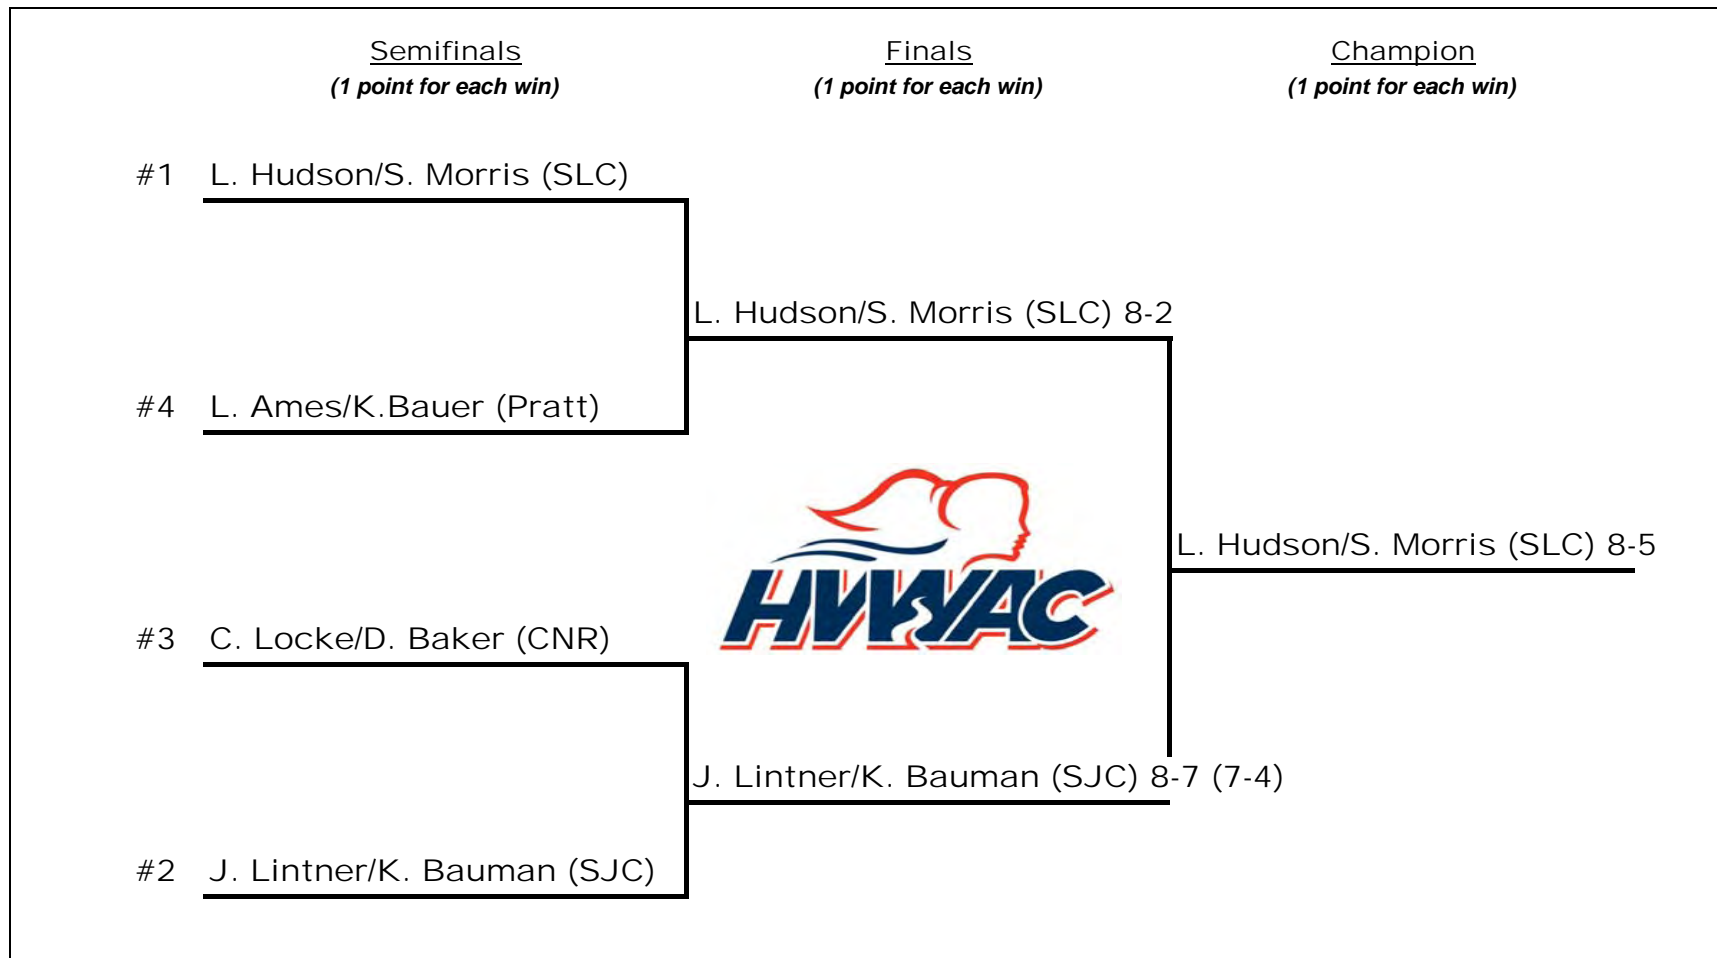

TEAM STANDINGS - POINT TOTALS:

Sarah Lawrence
Pratt

2
0

St. Joseph's
New Rochelle

1
0

HUDSON VALLEY WOMEN'S ATHLETIC CONFERENCE 2009 TENNIS TOURNAMENT

Doubles Flight #1

SINGLE ELIMINATION - 8 GAME PRO SET (NO AD SCORING)