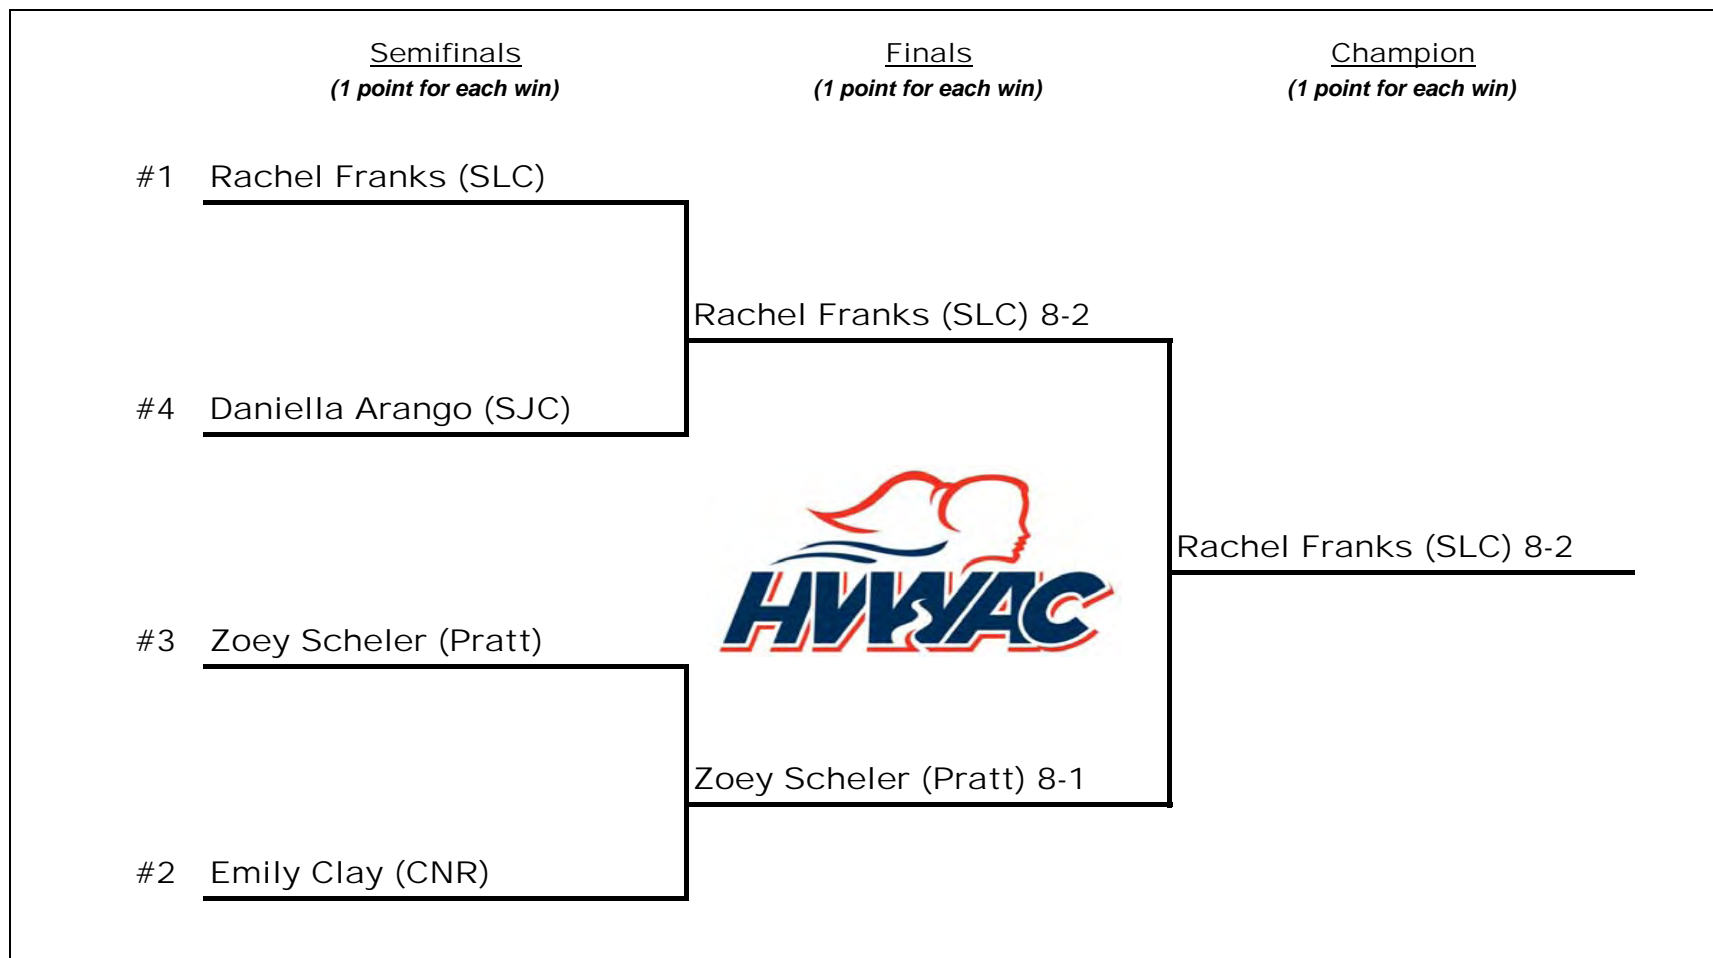

HUDSON VALLEY WOMEN'S ATHLETIC CONFERENCE 2009 TENNIS TOURNAMENT

Singles Flight #5

SINGLE ELIMINATION - 8 GAME PRO SET (NO AD SCORING)

TEAM STANDINGS - POINT TOTALS:

Sarah Lawrence
Pratt

2
1

St. Joseph's
New Rochelle

0
0